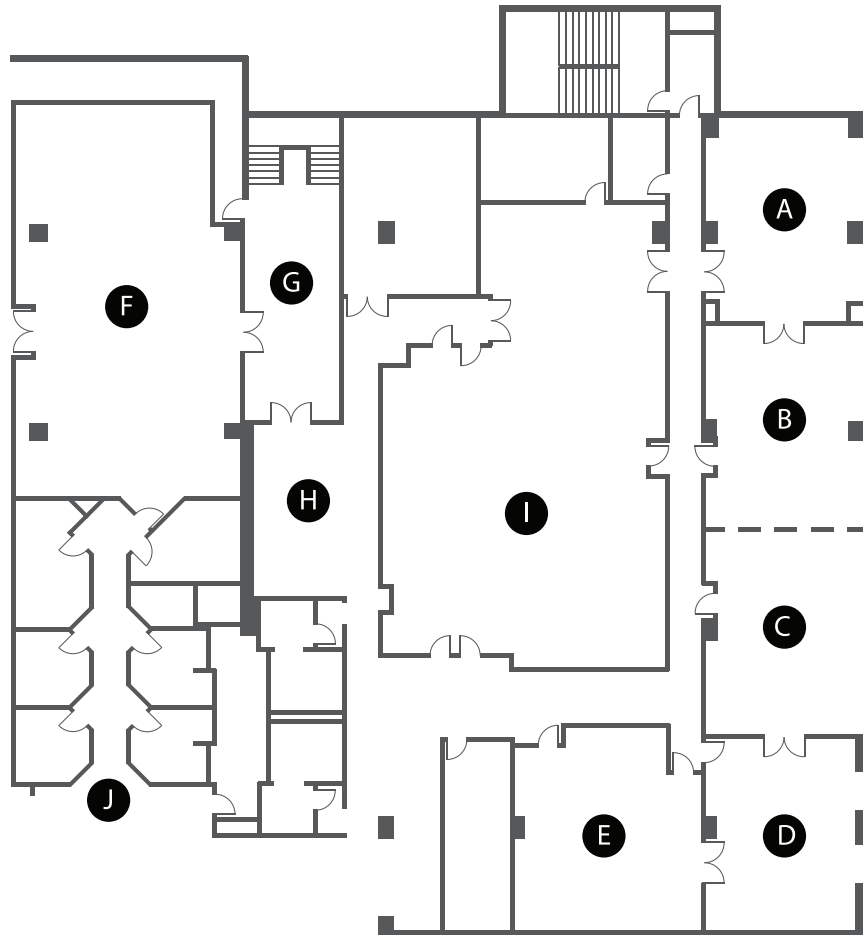

PLATINUM[®] HOTEL

EVENT AND STRATEGY ROOMS

A)	Platinum Boardroom	709 sq. ft
B)	Diamond Room	729 sq. ft
C)	Emerald Room	729 sq. ft
D)	Opal Room	677 sq. ft
E)	Pearl Room	782 sq. ft
F)	Platinum Ballroom	2006 sq. ft
G)	Outdoor Patio	280 sq. ft
H)	Pre-Function Room	468 sq. ft
I)	Executive Offices	
J)	The Well Spa	